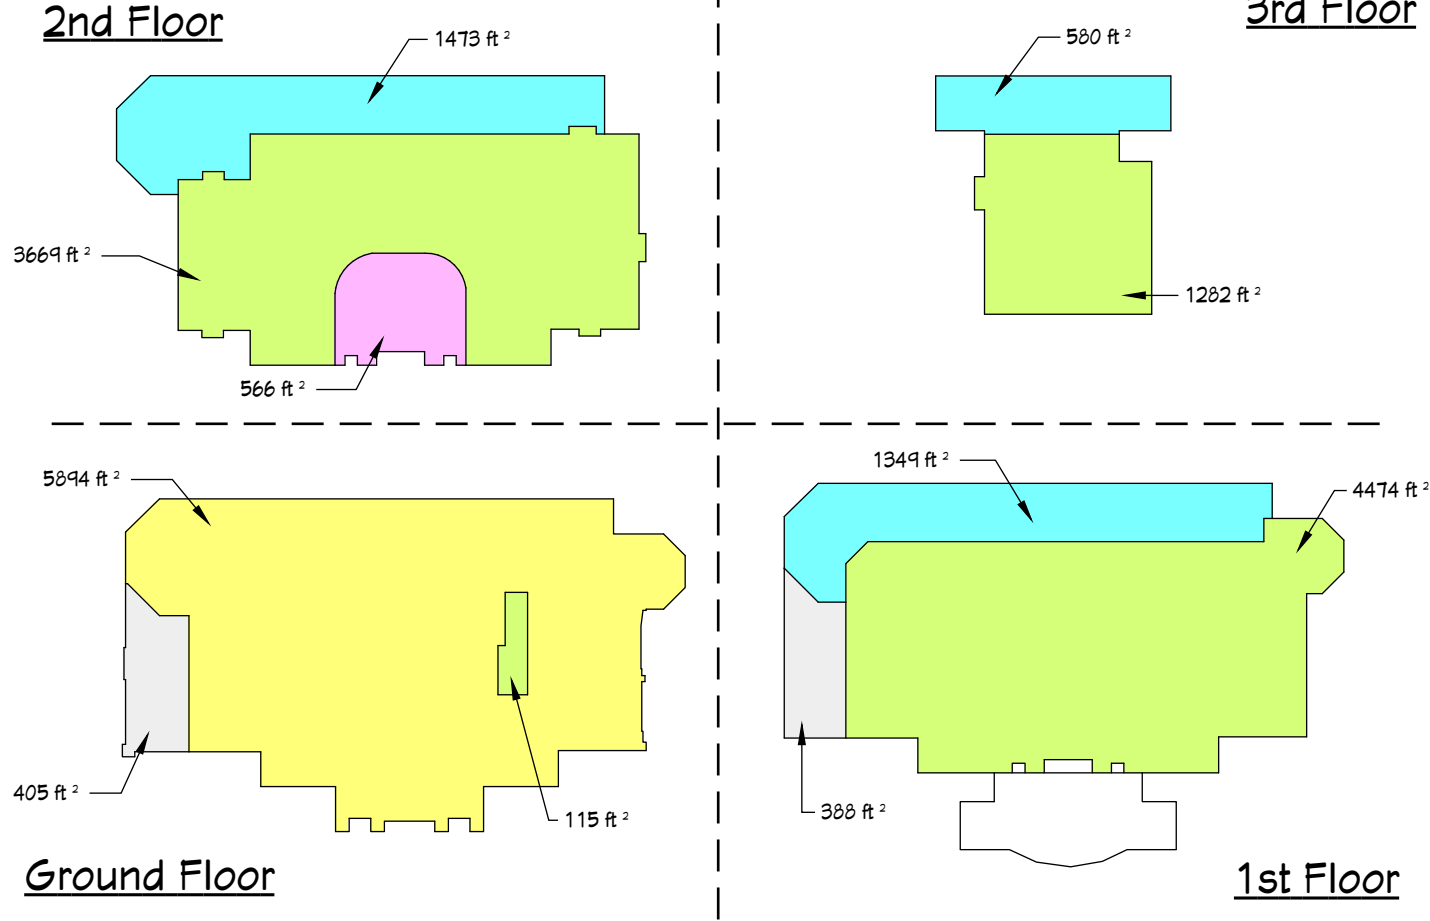

406 ST ANDREWS DRIVE

CLEARWATER, FLORIDA 33756

SCALE: 40' = 1"

Square Footage Diagram

Totals

Color	Type	SqFt
Yellow	Garage/Non Heated	5894
Green	Heated	9540
Cyan	Balconies	3402
Pink	Open to floor below	566
Grey	Mechanical	793

Ground Floor

Color	Type	SqFt
Yellow	Garage/Non Heated	5894
Green	Heated	115
Cyan	Balconies	N/A
Pink	Open to floor below	N/A
Grey	Mechanical	405

1st Floor

Color	Type	SqFt
Yellow	Garage/Non Heated	N/A
Green	Heated	4474
Cyan	Balconies	1349
Pink	Open to floor below	N/A
Grey	Mechanical	388

2nd Floor

Color	Type	SqFt
Yellow	Garage/Non Heated	N/A
Green	Heated	3669
Cyan	Balconies	1473
Pink	Open to floor below	566
Grey	Mechanical	N/A

3rd Floor

Color	Type	SqFt
Yellow	Garage/Non Heated	N/A
Green	Heated	1282
Cyan	Balconies	580
Pink	Open to floor below	N/A
Grey	Mechanical	N/A