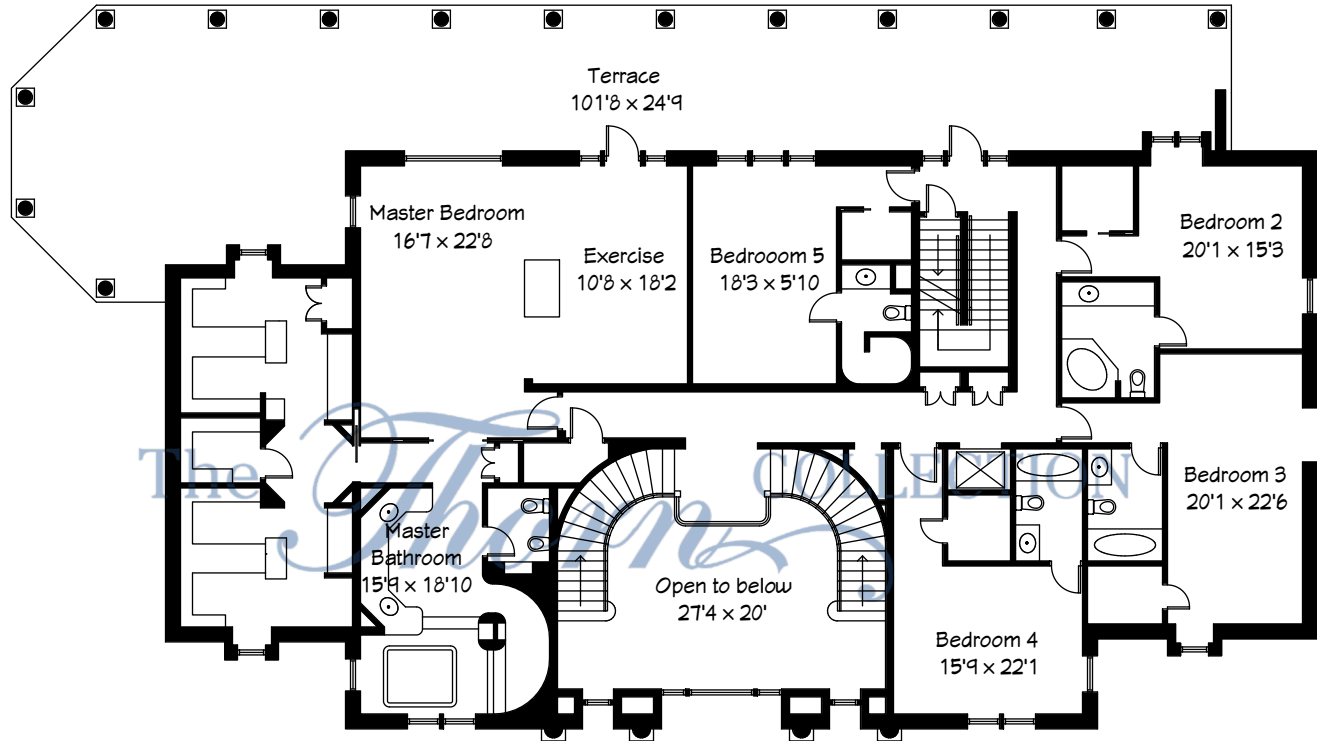

406 ST ANDREWS DRIVE

CLEARWATER, FLORIDA 33756

SCALE: 1/16" = 1'

FloorPlanNinja.com

Ground Floor Plan

DISCLAIMER: THIS FLOORPLAN IS PROVIDED WITHOUT WARRANTY OF ANY KIND. FLOOR PLAN NINJA DISCLAIMS ANY WARRANTY INCLUDING, WITHOUT LIMITATION, SATISFACTORY OR ACCURACY OF DIMENSIONS. WE RESERVE THE RIGHT TO USE ALL FLOOR PLANS AND RENDERINGS FOR MARKETING PURPOSES

406 ST ANDREWS DRIVE

CLEARWATER, FLORIDA 33756

5' 10' 20' 30' 40' 50'

FEET

SCALE: 1/16" = 1'

FloorPlanNinja.com

1st Floor Plan

DISCLAIMER: THIS FLOORPLAN IS PROVIDED WITHOUT WARRANTY OF ANY KIND. FLOOR PLAN NINJA DISCLAIMS ANY WARRANTY INCLUDING, WITHOUT LIMITATION, SATISFACTORY OR ACCURACY OF DIMENSIONS. WE RESERVE THE RIGHT TO USE ALL FLOOR PLANS AND RENDERINGS FOR MARKETING PURPOSES

406 ST ANDREWS DRIVE

CLEARWATER, FLORIDA 33756

SCALE: 1/16" = 1'

FloorPlanNinja.com

2nd Floor Plan

DISCLAIMER: THIS FLOORPLAN IS PROVIDED WITHOUT WARRANTY OF ANY KIND. FLOOR PLAN NINJA DISCLAIMS ANY WARRANTY INCLUDING, WITHOUT LIMITATION, SATISFACTORY OR ACCURACY OF DIMENSIONS. WE RESERVE THE RIGHT TO USE ALL FLOOR PLANS AND RENDERINGS FOR MARKETING PURPOSES

406 ST ANDREWS DRIVE

CLEARWATER, FLORIDA 33756

SCALE: 1/16" = 1'

FloorPlanNinja.com

3rd Floor Plan

406 ST ANDREWS DRIVE

CLEARWATER, FLORIDA 33756

SCALE: 40' = 1"