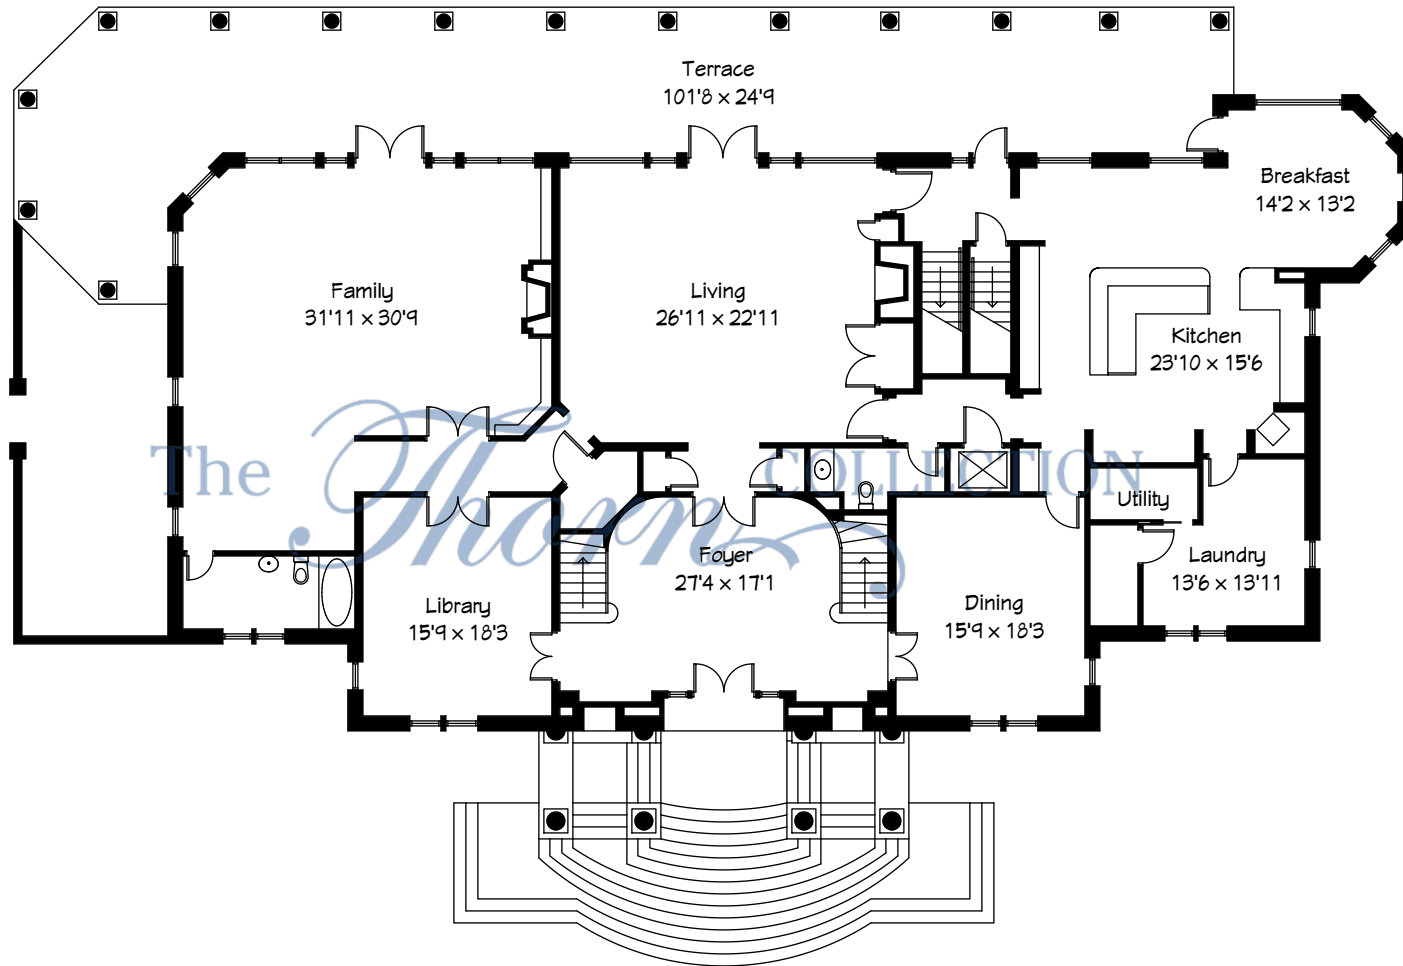

406 ST ANDREWS DRIVE

CLEARWATER, FLORIDA 33756

SCALE: 1/16" = 1'

FloorPlanNinja.com

Ground Floor Plan

DISCLAIMER: THIS FLOORPLAN IS PROVIDED WITHOUT WARRANTY OF ANY KIND. FLOOR PLAN NINJA DISCLAIMS ANY WARRANTY INCLUDING, WITHOUT LIMITATION, SATISFACTORY OR ACCURACY OF DIMENSIONS. WE RESERVE THE RIGHT TO USE ALL FLOOR PLANS AND RENDERINGS FOR MARKETING PURPOSES

406 ST ANDREWS DRIVE

CLEARWATER, FLORIDA 33756

5' 10' 20' 30' 40' 50'

FEET

SCALE: 1/16" = 1'

FloorPlanNinja.com

1st Floor Plan

DISCLAIMER: THIS FLOORPLAN IS PROVIDED WITHOUT WARRANTY OF ANY KIND. FLOOR PLAN NINJA DISCLAIMS ANY WARRANTY INCLUDING, WITHOUT LIMITATION, SATISFACTORY OR ACCURACY OF DIMENSIONS. WE RESERVE THE RIGHT TO USE ALL FLOOR PLANS AND RENDERINGS FOR MARKETING PURPOSES

406 ST ANDREWS DRIVE

CLEARWATER, FLORIDA 33756

SCALE: 1/16" = 1'

FloorPlanNinja.com

2nd Floor Plan

DISCLAIMER: THIS FLOORPLAN IS PROVIDED WITHOUT WARRANTY OF ANY KIND. FLOOR PLAN NINJA DISCLAIMS ANY WARRANTY INCLUDING, WITHOUT LIMITATION, SATISFACTORY OR ACCURACY OF DIMENSIONS. WE RESERVE THE RIGHT TO USE ALL FLOOR PLANS AND RENDERINGS FOR MARKETING PURPOSES

406 ST ANDREWS DRIVE

CLEARWATER, FLORIDA 33756

SCALE: 1/16" = 1'

FloorPlanNinja.com

3rd Floor Plan

406 ST ANDREWS DRIVE

CLEARWATER, FLORIDA 33756

SCALE: 40' = 1"