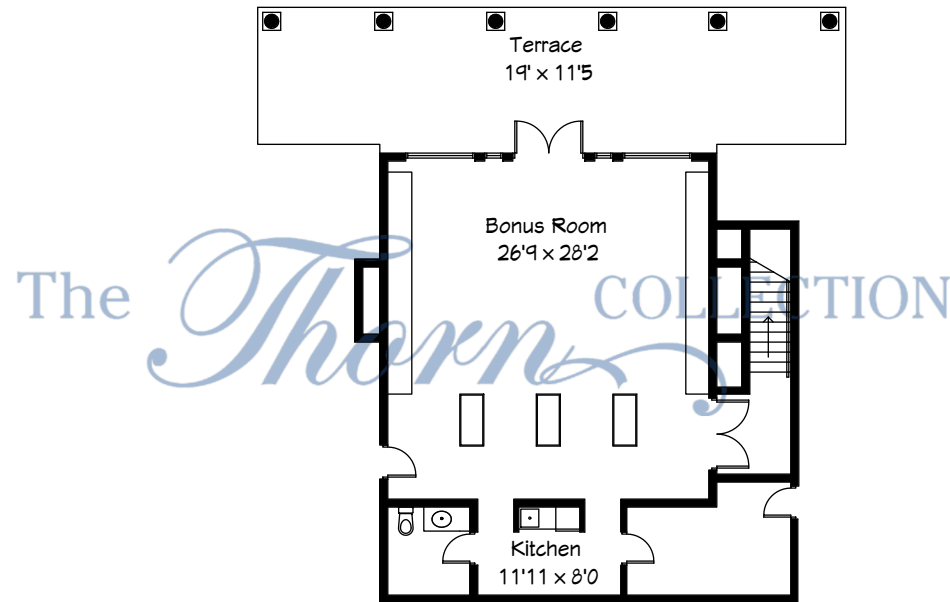

406 ST ANDREWS DRIVE

CLEARWATER, FLORIDA 33756

5' 10' 20' 30' 40' 50'

FEET

SCALE: 1/16" = 1'

FloorPlanNinja.com

1st Floor Plan

DISCLAIMER: THIS FLOORPLAN IS PROVIDED WITHOUT WARRANTY OF ANY KIND. FLOOR PLAN NINJA DISCLAIMS ANY WARRANTY INCLUDING, WITHOUT LIMITATION, SATISFACTORY OR ACCURACY OF DIMENSIONS. WE RESERVE THE RIGHT TO USE ALL FLOOR PLANS AND RENDERINGS FOR MARKETING PURPOSES

406 ST ANDREWS DRIVE

CLEARWATER, FLORIDA 33756

SCALE: 1/16" = 1'

FloorPlanNinja.com

2nd Floor Plan

DISCLAIMER: THIS FLOORPLAN IS PROVIDED WITHOUT WARRANTY OF ANY KIND. FLOOR PLAN NINJA DISCLAIMS ANY WARRANTY INCLUDING, WITHOUT LIMITATION, SATISFACTORY OR ACCURACY OF DIMENSIONS. WE RESERVE THE RIGHT TO USE ALL FLOOR PLANS AND RENDERINGS FOR MARKETING PURPOSES

406 ST ANDREWS DRIVE

CLEARWATER, FLORIDA 33756

SCALE: 1/16" = 1'

FloorPlanNinja.com

3rd Floor Plan

406 ST ANDREWS DRIVE

CLEARWATER, FLORIDA 33756

SCALE: 40' = 1"